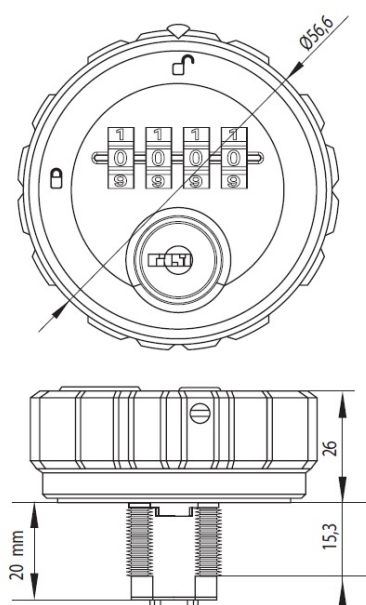

PRODUCT SHEET

Description:

Combi. Cam Lock M215,4-Digit,RH,ø56,6x20,35mm,Black/Grey, 90 DG, Ø19X20mm Cylinder, Straight Cam,C/E:40mm, W/Hex Nut,Pre-, Coded 0000, Changing Code By Pressing Metal Pin On Side of, Housing into the Housing in Open Position, Master Code A201

Item number:

14.08.271-0

Units	Box	Carton	HS Code	Barcode
Pcs.	50	100	8301300000	
				5704866402415

SISO A/S

Mileparken 11
DK-2740 Skovlunde
Denmark
VAT: DK 24786013

Phone +45 45 830 900

www.siso.dk
siso@siso.dk